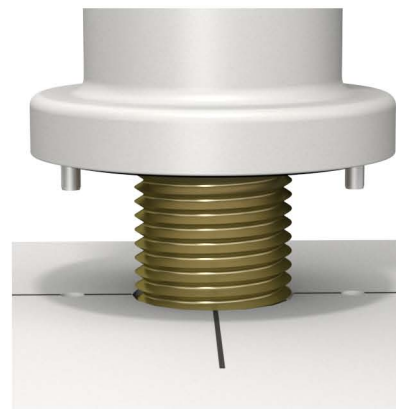

1

2

3

4

5

6

7

8

9

10

11

12

13

14

15

16

17